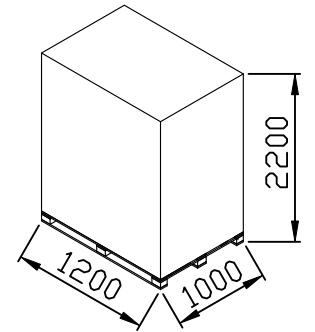

Wrapping product dimensions

Maximum Weight
1500 kg